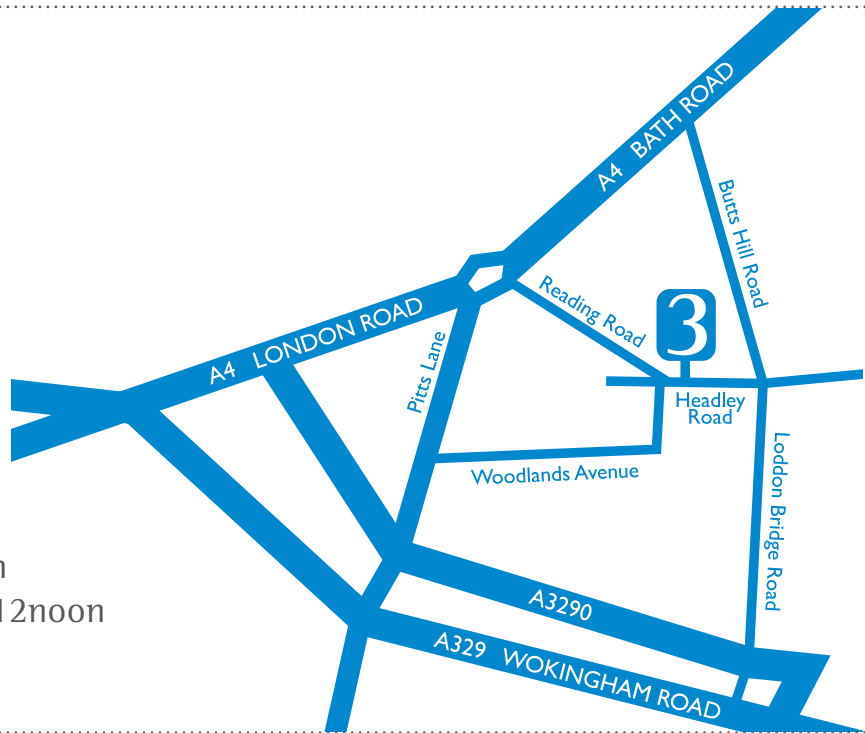

Our Locations

WOODLEY

tel: 0118 969 2299

fax: 0118 969 4855

11 Headley Road,
Woodley,
Reading,
Berkshire RG5 4JB

Mon – Fri: 8am – 8pm

Saturday: 8:30am – 12noon

TILEHURST

tel: 0118 942 4130

Rivers

Prudential Ibis Club,
Scours Lane,
Tilehurst,
Reading,
Berkshire RG30 6AY

FAILURE TO ATTEND AN APPOINTMENT OR GIVE 24HRS NOTICE WILL INCUR A CHARGE.