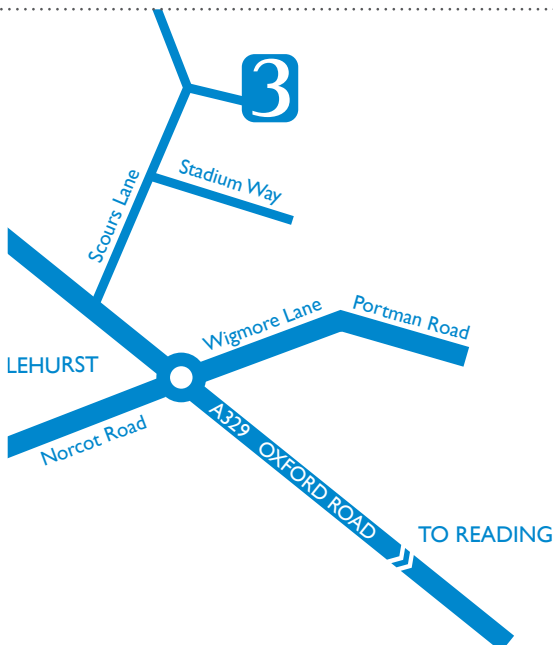

Our Locations

WOODLEY

tel: 0118 969 2299

fax: 0118 969 4855

11 Headley Road,
Woodley,
Reading,
Berkshire RG5 4JB

Mon – Fri: 8am – 8pm

Saturday: 8:30am – 12noon

TILEHURST

tel: 0118 942 4130

Rivers

Prudential Ibis Club,
Scours Lane,
Tilehurst,
Reading,
Berkshire RG30 6AY

FAILURE TO ATTEND AN APPOINTMENT OR GIVE 24HRS NOTICE WILL INCUR A CHARGE.