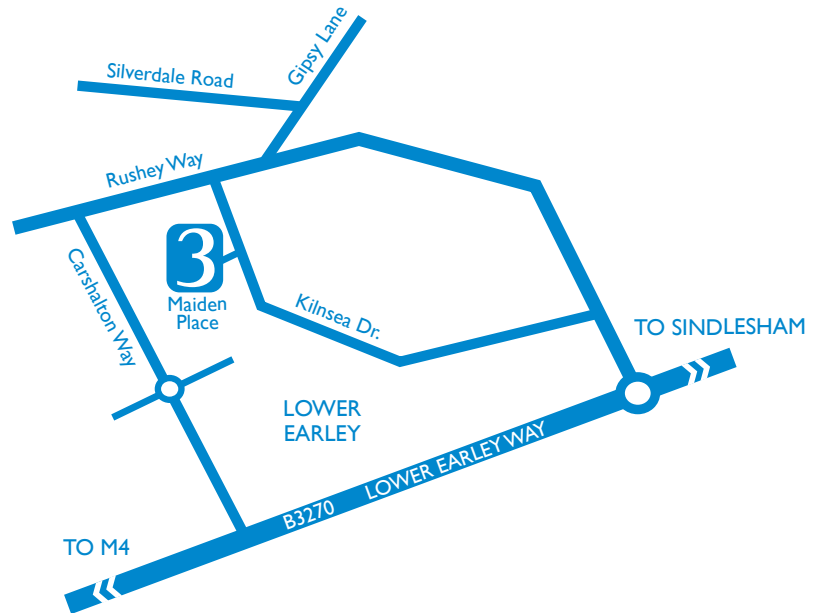

## LOWER EARLEY

Maiden Community Centre  
Maiden Lane  
(off Kilnsea Drive)  
Lower Earley  
Berkshire RG6 3HE